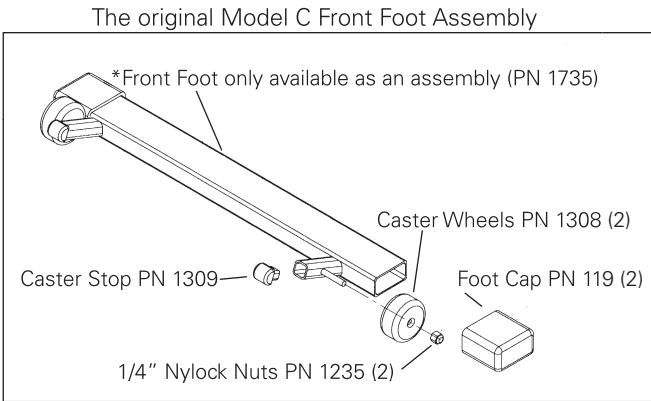

MODEL C FRONT LEG ASSEMBLY

*For complete Front Foot w/Caster Assembly order (1) PN 1735

CONCEPT2.COM 800.245.5676 (U.S. & Canada)