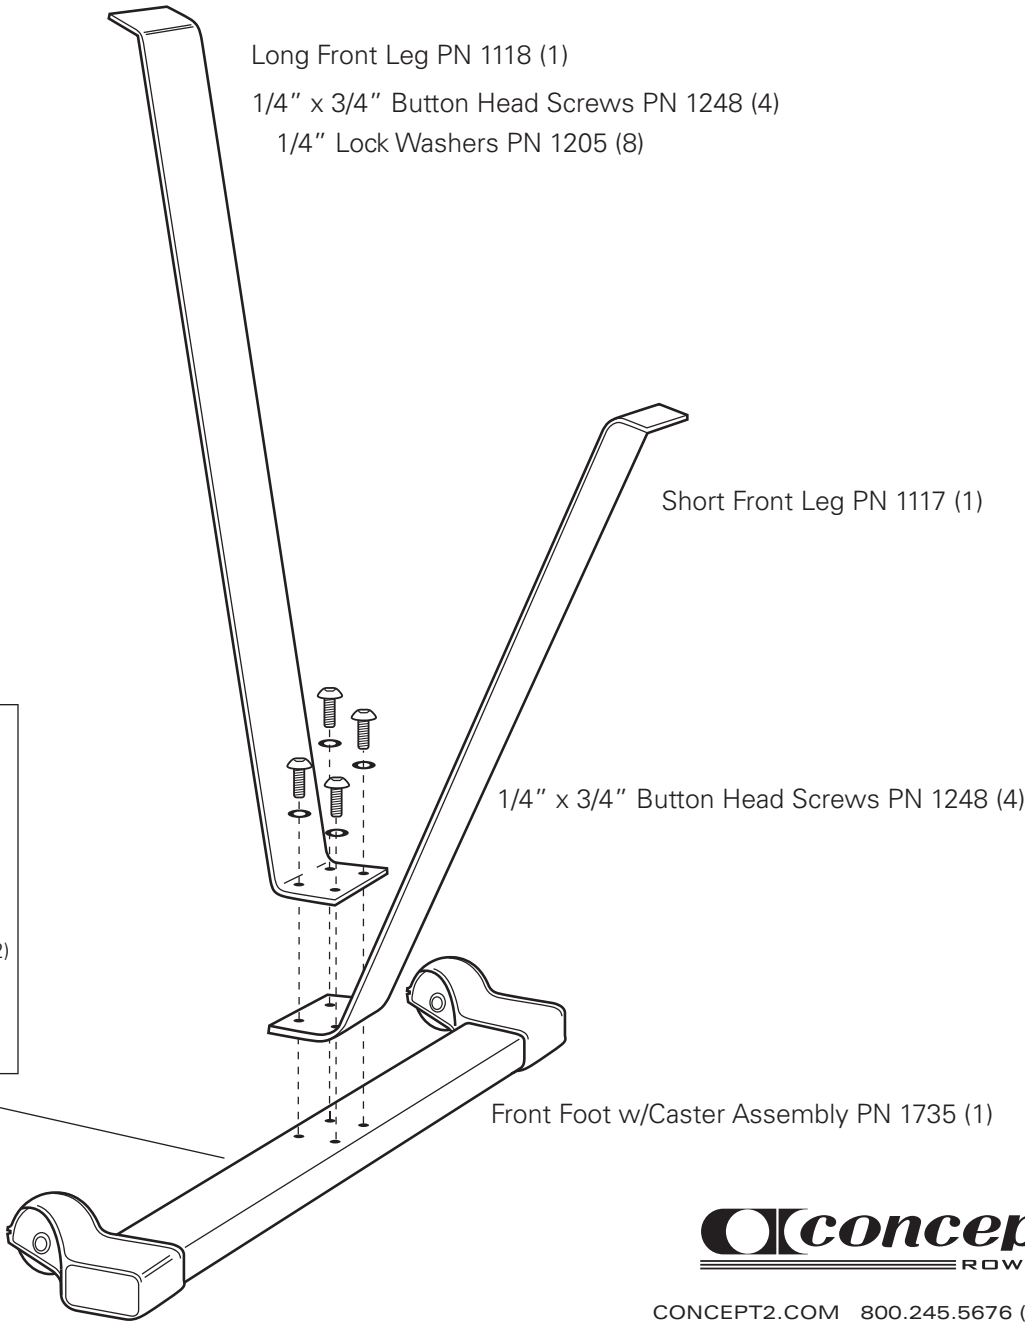

MODEL C FRONT LEG ASSEMBLY

*For complete Front Foot w/Caster Assembly order (1) PN 1735

CONCEPT2.COM 800.245.5676 (U.S. & Canada)